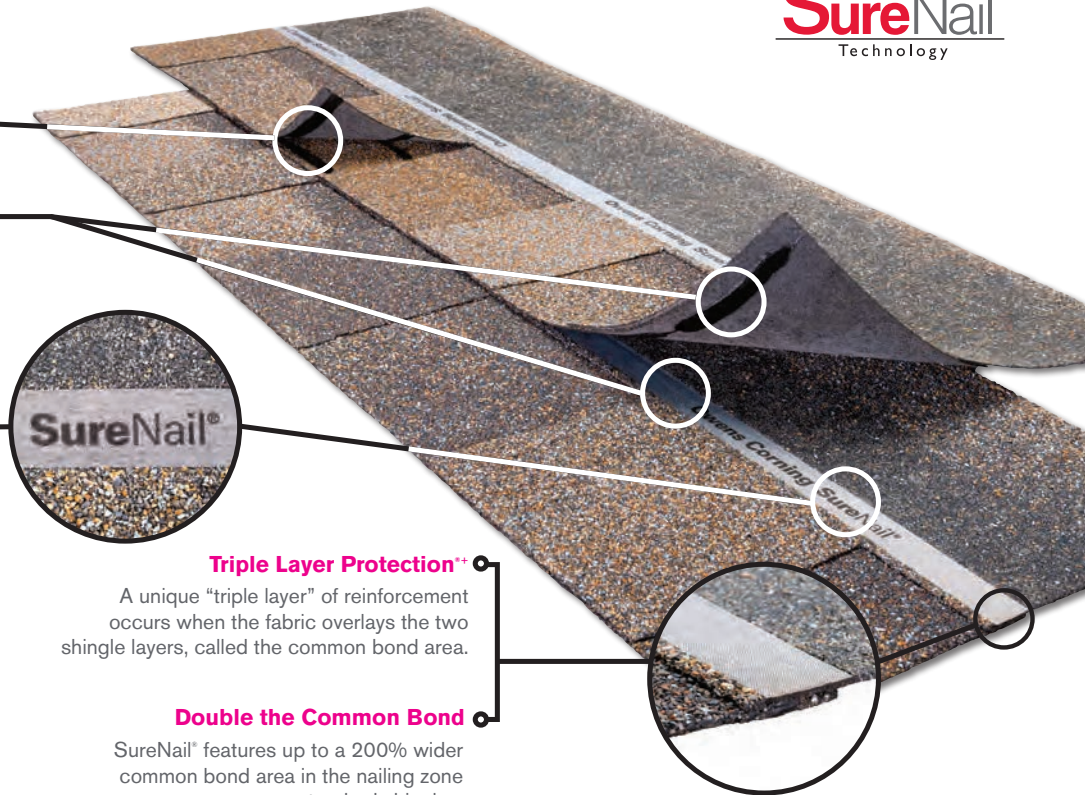

Storm Cloud†

The SureNail® Difference — A technological breakthrough in roofing.

The innovative features of Owens Corning® TruDefinition® Duration® Designer Colors Collection Shingles with patented SureNail® Technology offer the following:

Excellent Adhesive Power

Helps keep the shingle layers laminated.

Outstanding Grip

The SureNail® strip enhances the already amazing grip of our proprietary Tru-Bond*** sealant for exceptional wind resistance of a 130-MPH wind warranty.*

Breakthrough Design

Patented SureNail® Technology is the first and only reinforced nailing zone on the face of the shingle.

“No Guess” Wide Nailing Zone

This tough, engineered woven-fabric strip is embedded in the shingle to create an easy-to-see strong, durable fastener zone.

Triple Layer Protection**

A unique “triple layer” of reinforcement occurs when the fabric overlays the two shingle layers, called the common bond area.

Double the Common Bond

SureNail® features up to a 200% wider common bond area in the nailing zone over standard shingles.