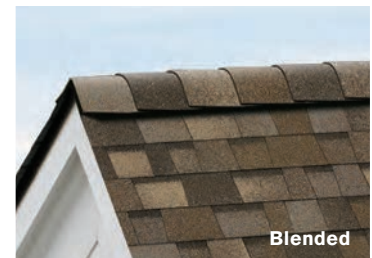

The Finishing Touch

Owens Corning® Hip & Ridge Shingles

Owens Corning® Hip & Ridge shingles are uniquely color matched to the Duration® Designer Colors Collection Shingles. The multiple color blends are only available from Owens Corning® Roofing and offer a finished look for the roof.