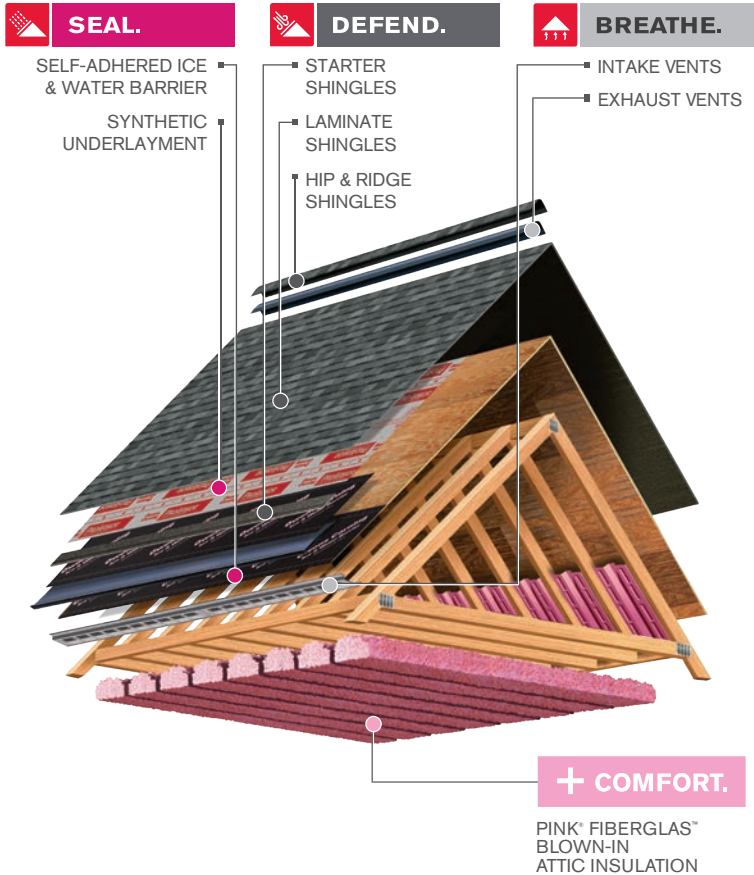

Triple Layer Protection**

A unique “triple layer” of reinforcement occurs when the fabric overlays the two shingle layers, called the common bond area.

Double the Common Bond

SureNail® features up to a 200% wider common bond area in the nailing zone over standard shingles.

The Finishing Touch

Owens Corning® Hip & Ridge Shingles

Owens Corning® Hip & Ridge shingles are uniquely color matched to the Duration® Designer Colors Collection Shingles. The multiple color blends are only available from Owens Corning® Roofing and offer a finished look for the roof.

Total Protection Roofing System®

Owens Corning® Total Protection Roofing System®^ integrates engineered Owens Corning® components that work together to address these three primary performance areas, critical to a high-performance roof, while also making it easy to understand the importance of each. With Owens Corning, it's easy to confidently deliver total protection, beauty and peace of mind.